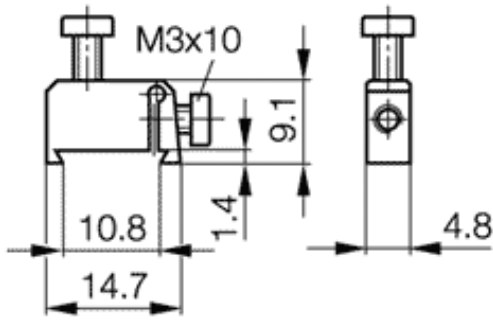

## Accessories: Mounting unit BMF 305-HW-27

### Mechanical Data

Mounting

fixed with screw M3x10

PX1501

Datasheet number::

Definitions see general catalog.  
If not otherwise noted, ratings according to  
IEC 60947-5-2 (DIN EN60947-5-2)

Balluff GmbH  
Schurwaldstrasse 9  
73765 Neuhausen a.d.F.  
Phone (07158) 173-0 Fax (07158) 5010